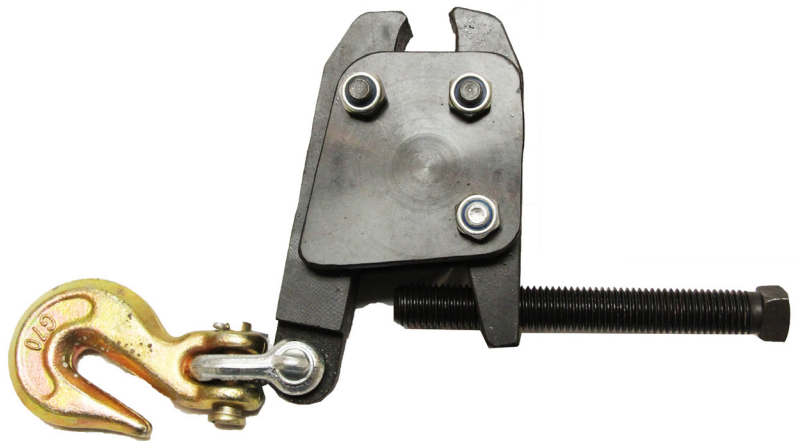

93500 Rim Flange Clamp

Rim Flange Clamp

- Clamps to bead seat band to assist in seating for inflation
- Used to assist in removal of bead seat band during tire service
- Sold individually but frequently used in pairs