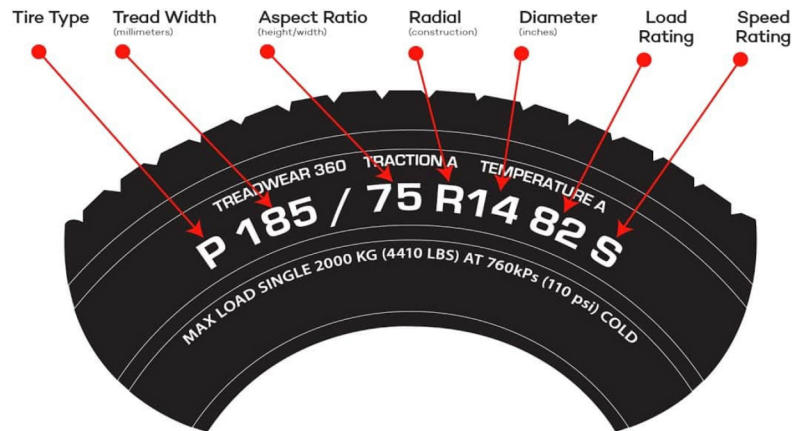

APPLICATION CHART

Trailer Tires

Wheel Diameter	Tire Size	CBB Needed
8"	4.80/4.00 R8	3
	5.70 R8	3
	165/65 R8	3
	215/60 R8	3
9"	6.90/6.00 R9	3
10"	205/65 R10	3
12"	4.80 R12	3
	5.30 R12	3
	145/80 R12	3
13"	175/80 R13	4
	185/80 R13	4
14"	205/75 R14	4
	215/75 R14	4
14.5"	9.00 R14.5	8
15"	205/75 R15	4
	215/75 R15	4
	225/75 R15	4
	7.00 R15	6
16"	215/85 R16	4
	235/80 R16	4
	235/85 R16	4
	7.50 R16	6
16.5"	12.00 R16.5	8
17.5"	215/75 R17.5	8
	235/75 R17.5	8
	245/70 R17.5	8
19.5"	225/70 R19.5	10
	245/70 R19.5	10
	265/70 R19.5	12
22.5"	255/70 R22.5	12
	295/ 75 R22.5	12
	11 R22.5	12

Load Range	Ply Rating
A	2
B	4
C	6
D	8
E	10
F	12
G	14
H	16
J	18
L	20
M	22
N	24

- **3** 3oz   **8** 8oz
- **4** 4oz   **10** 10oz
- **6** 6oz   **12** 12oz

How much Counteract for your tire?

Visit howmuchcounteract.com or download our app