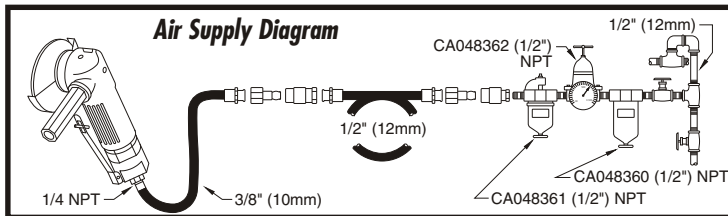

Tune-Up Kit

C138089 (Incl: Index Nos. 8, 9, 10, 14, 15, 17, 18 & 25)

FOR DETAILED INFORMATION ABOUT CHICAGO PNEUMATIC AIR TOOLS AND EQUIPMENT CONTACT:

HEADQUARTERS LOCATION UNITED STATES

Chicago Pneumatic Tool Company
Automotive Division
1800 Overview Drive
Rock Hill, SC 29730
Telephone: 1-803-817-7000
1-800-367-2442 (USA only)
Fax: 1-800-228-9096

AUSTRALIA

Atlas Copco Tools Australia
3 Bessmer Street
Blacktown • Australia
Telephone: 02-621-9482
Fax: 02-671-5915

BELGIQUE

Chicago Pneumatic Rep. Office
Avenue Sluysmans 10-4030
Liege • Belgium
Tel/Fax: 04-343 8150

BRASIL

Chicago Pneumatic Brasil
Av. Mascote 159 V. Sta. Catarina
04363-000
Sao Paulo/SP • Brasil
Telephone: (011) 562-7314
Fax: (011) 563-9208

CANADA

Chicago Pneumatic Tool Co.
Automotive Division
1800 Overview Drive
Rock Hill, SC 29730
Telephone: 1-803-817-7000
Fax: 1-800-228-9096

CENTRAL AMERICA

Contact Chicago Pneumatic/USA
for names of CP Authorized
Distributors in this area

FRANCE

Espace Lumière
Bâtiment S
57, Boulevard de la République
78403 Chatou Cédex, France
Telephone: (0) 1 30 09 60 00
Fax: (0) 1 30 71 96 70

GERMANY

Desoutter GMBH
Vehicle Service
Edmund-Seng-strasse 3-5
D-63477 Maintal, Germany
Telephone: 49-0611-270120/22
Fax: 49-0611-270140

INDIA

Chicago Pneumatic Sales
Chemtex House, First Floor
Main Street
Hiranadani Gardens
Powai, Mumbai 400076, India
Telephone: (22)25704907
(22)25708984
Fax: (22)25705042

ITALY

Desoutter Italiana S.R.L.
Viale Della Repubblica, 65
20035 Lissone (Milano)

MEXICO

Chicago Pneumatic Tool
Company Mexico
San Francisco #223
Viale Dorado, Tlalnepanla
C.P. 54020 • Mexico
Telephone: 525-378-0754
Fax: 525-378-0753

SOUTH AFRICA

Chicago Pneumatic Tool
Company, S.A.
20 Anvil Road
PO Box 105
Isando 1600, Transvaal
South Africa
Telephone: 011-9746761
Fax: 011-974-2324

SOUTH AMERICA

Contact Chicago Pneumatic/USA
for names of CP Authorized
Distributors in this area

SOUTHEAST ASIA

Chicago Pneumatic Tool
Company Regional Office
P.O. Box 1516
Unit 2103 - Citimark
28 Yuen Shun Circuit
Shatin
New Territories, Hong Kong
Telephone: (852) 3570963
Fax: 852-763-1875

SPAIN

Desoutter S.A.
C. Serrano, 120
28006 Madrid, Spain
Telephone: 91 590 31 52
Fax: 91 590 31 61

SWEDEN

Chicago Pneumatic
Distributor Markets
Sickla Industriväg 7
S-131 34 Nacka • Sweden
Telephone: 46 8743 9329
Fax: 46-8743 9427

UNITED KINGDOM

Chicago Pneumatic
Tool Company, Ltd.
P.O. Box 241
Eaton Road
Hemel Hempstead, Herts HP2 7DR
England
Domestic: 01442-847703/06
Export: 01442-232420/17
Fax: 01442-2847723

Visit our website:
<http://www.cp.com>