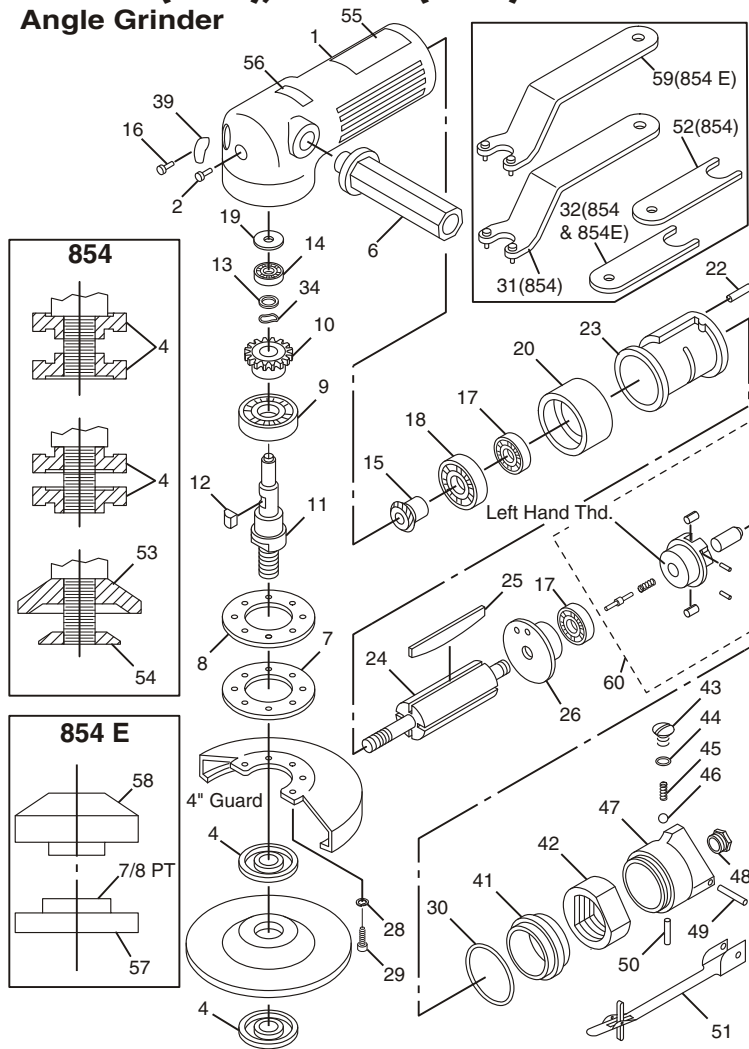

CP854 (4"Ø)/854 E (5"Ø) Angle Grinder

Index No.	Part No.	Description	No. Req'd.
1	C136896	Housing-Motor	1
2	C136897	Screw-Motor Housing	1
3	C136898	Guard-4 in. (100 mm)Wheel	1
	KF141860	Guard-(125 mm 5") (854 E)	1
4	C138512	Nut-Wheel Retaining	2
	C136899	Nut-Wheel Retaining 16mm	1
6	C136901	Handle-Dead	1
7	C136902	Retainer	1
8	C136903	Gasket	1
9	S021071	Bearing-Ball	1
10	C136905	Gear-Bevel	1
11	C141028	Shaft-Gear (854)(3/8"-24 Thd.)	1
	C136906	Shaft-Gear (854 E)(M10x1.5 Thd.)	1
12	KF125161	Key	1
13	C136908	Ring-Retaining	1
14	S025101	Bearing-Ball	1
15	C136910	Pinion	1
16	C136911	Screw-Deflector	1
17	S013107	Bearing-Ball	2
18	G072185	Bearing Ball	1
19	C136914	Spacer	1
20	C136915	Plate-Front End	1
22	KF124281	Dowel	1
23	KF125248	Liner	1
24	C136919	Rotor	1
25	KF138242	Blade Set-Rotor (4)	1
26	KF125250	Plate-Upper End	1
28	CA127043	Lockwasher	4
29	KF125206	Screw	4
30	C136925	O-Ring	1
31	C136926	Wrench-Wheel Spanner (854)	1
32	C136927	Wrench-Stop Spanner (854/854E)	1
34	C136929	Washer-Wavy	1
39	C136934	Deflector-Exhaust	1
41	C136936	Ring-Lock	1
42	C136937	Nut-Coupling	1
43	C136938	Nut-Valve	1
44	C136939	O-Ring-Valve Nut	1
45	C136940	Spring-Valve	1
46	C136941	Ball-Valve	1
47	C136942	Housing-Valve	1
48	P002525	Reducing Busing-Inlet	1
49	C136944	Pin-Valve Housing	1
50	C136945	Pin-Stop Valve	1
51	C136946	Lever-Throttle	1
52	C139702	Wrench-5/8" Open End (854)	1
53	C128495	Adaptor-Wheel (854)	1
54	C050588	Nut-Wheel Ret (854)	1
55	CA144007	Warning Decal	1
57	KF141861	Collar-Wheel .87ID (854E)	1
58	KF142108	Adaptor-Wheel M10Thd. (854E)	1
59	KF141865	Wrench-Spanner 28 mm (854E)	1
56	CA157797	Decal-Guard Warning	1
60	8940162659	Governor Assembly	1