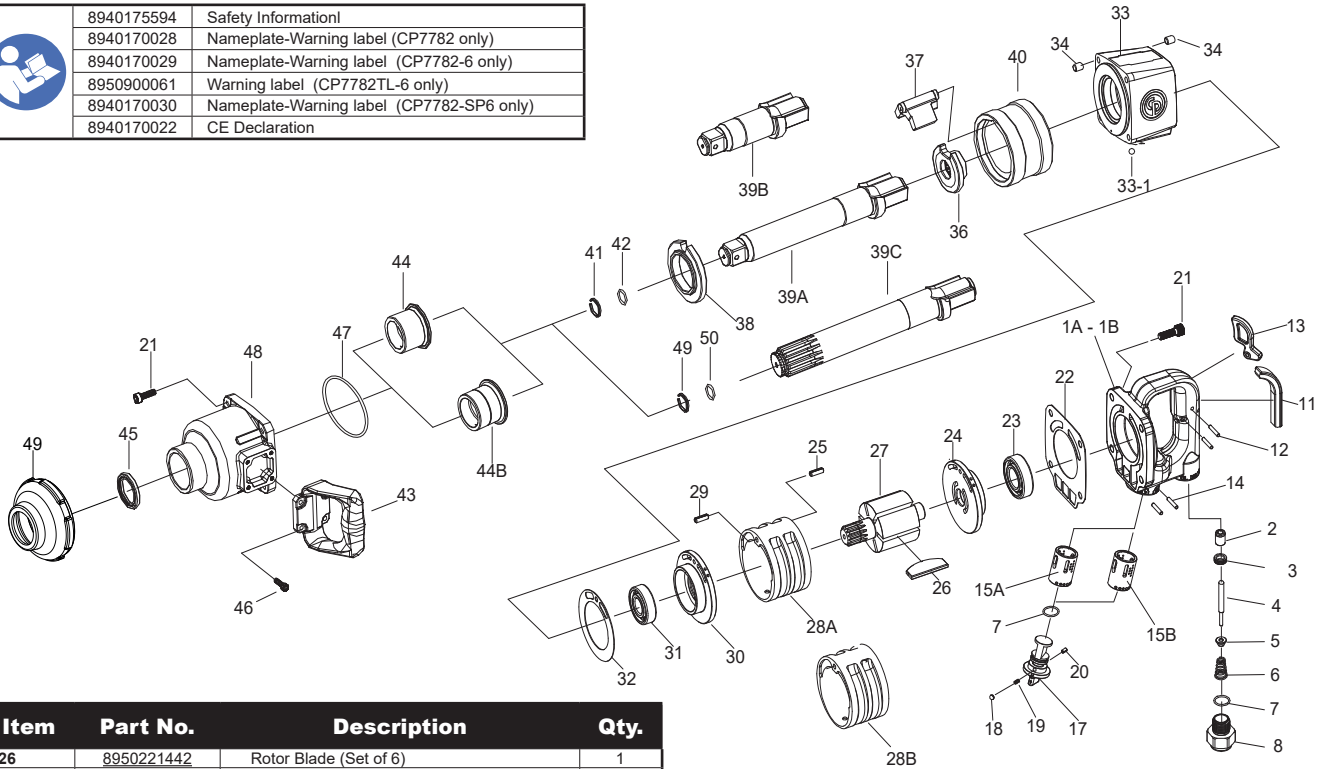


	8940175594	Safety Information
	8940170028	Nameplate-Warning label (CP7782 only)
	8940170029	Nameplate-Warning label (CP7782-6 only)
	8950900061	Warning label (CP7782TL-6 only)
	8940170030	Nameplate-Warning label (CP7782-SP6 only)
	8940170022	CE Declaration

Item	Part No.	Description	Qty.
26	8950221442	Rotor Blade (Set of 6)	1
26	8940175062	Rotor Blade Composite (Set of 6)	1
27	8950221116	Rotor	1
28A	8950221117	Cylinder	1
28B	8940175751	Cylinder (CP7782TL-6 only)	1
36	8940162187	Cam	1
37	8940162188	Hammer	1
38	8950240210	Anvil Spacer	1
40	8950240207	Hammer Cage	1
49	8940170031	Clutch Housing Bumper	1
A1	8940169474	Handle Frame Complete	
01A		Handle Frame	1
02		Valve Bushing	1
03		Valve Seat	1
04		Valve Stem	1
05		Valve	1
06		Spring	1
07		O-Ring	2
08		Air Inlet	1
11		Protection Rubber	1
12		Pin	2
13		Throttle Lever	1
14		Spring Pin	2
15A		Reverse Bushing	1
17		Reverse Valve	1
18		Steel Ball	1
19		Spring	1
20		Spring Pin	1
21		Screw	4
22		Gasket	1
A2	8940175752	Handle Frame Complete (CP7782TL-6 only) Include (01B, 02, 03, 04, 05, 06, 07(x2), 08, 11, 12(x2), 13, 14(x2), 15B, 17, 18, 19, 20, 21(x4), 22)	
B	8950212146	Valve Kit Include 02, 03, 04, 05, 06, 07 & 08	
C1	8940169475	Reverse Valve Kit Include 07, 14 (x2), 15A, 17, 18, 19 & 20	
C2	8940175753	Reverse Valve Kit (CP7782TL-6 only) Include 07, 14 (x2), 15B, 17, 18, 19 & 20	
D	8950212148	Trigger Kit Include 11, 12(x2) & 13	
E	8950221443	End Plate Kit	
23		Ball Bearing	1
24		End Plate	1
25		Spring Pin	1
F	8950000141	Bearing Kit	
23		Ball Bearing	1
31		Ball Bearing	1
G	8950221446	Front End Plate Kit	
29		Spring Pin	1
30		End Plate	1
31		Ball Bearing	1
32		Gasket	1