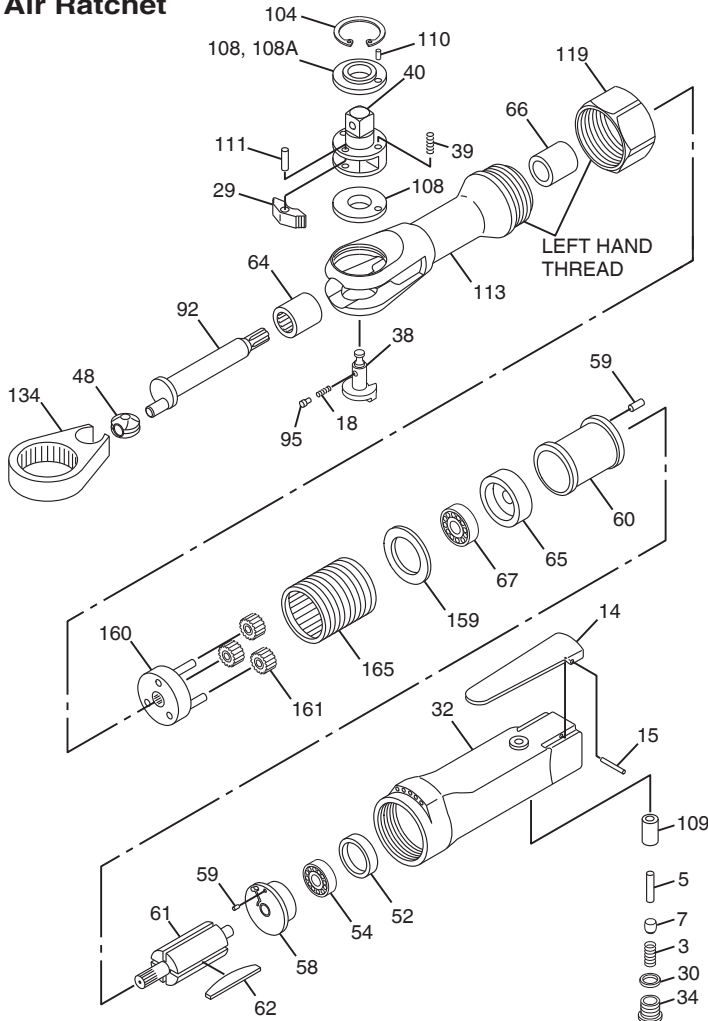

CP828 Series Air Ratchet

Index No.	Part No.	Description	No. Req'd.
3	KF124390	Spring-Throttle	1
5	KF124391	Stem-Valve	1
7	KF125190	Valve-Throttle	1
14	KF124393	Lever-Throttle	1
15	KF124394	Pin-Roll	1
18	KF124395	Spring-Ratchet	1
29	KF124397	Pawl-Ratchet	1
30	A082777	O-Ring-012	1
32	KF134172	Handle-Throttle (Incl: Index No. 109)	1
34	KF134162	Plug-Throttle Valve	1
38	CA147984	Button-Reverse (Model E)(Incl: Plug Grease CA147985	1
39	CA154958	Spring-Friction (Model E)	3
40	CA154957	Shank-Ratchet (Model E)(CP828)	1
	CA155094	Shank-Ratchet (Model E)(CP828H)	1
48	KF124404	Bushing-Drive	1
52	KF125284	Disc-Plastic	1
54	S025101	Bearing-Ball	1
58	KF131001	Plate-Rear End	1
59	KF124410	Pin-Dowel	1
60	KF124411	Liner (Incl: Index No. 59)	1
61	KF134173	Rotor	1
62	KF138247	Blade-Rotor (Set of 4)	1
64	KF124500	Bearing-Needle	1
65	KF124415	Plate-Front End	1
66	KF134167	Bearing-Plain	1
67	C087834	Bearing-Ball	1
92	KF134165	Shaft-Crank	1
95	KF124418	Pin-Lock	1
104	C089956	Ring-Internal Retaining 1.25 dia.	1
108	KF140192	Washer-Thrust (Incl: Index No. 110) (1 Req'd. for CP828H)	2
108A	KF141030	Washer-Thrust (Incl: Index No. 110)(CP828H)	1
109	KF125409	Bushing-Throttle	1
110	KF140185	Pin-Dowel	2
111	KF124425	Pin-Dowel	1
113	KF140195	Housing Ratchet (Incl: Index Nos. 64 & 66)	1
119	KF124427	Clamp-Housing	1
134	KF124428	Yoke-Ratchet	1
159	KF124429	Washer	1
160	KF134168	Spindle-Idler	1
161	KF134170	Gear-Idler	3
165	KF134171	Housing-Spindle	1
	CA144813	Warning Label (Not Shown)	1

Tune-Up Kit (Model E)

CA155086 (Incl: Index Nos. 3, 18, 30, 34, 39, 52, 62, 95, & 104)

Ratchet Head Replacement Kit (Model E)

CA155084 (CP828), CA155085 (CP828H)(Incl: Index Nos. 18, 29, 38, 39, 40, 95, 104, 108, 108A, & 111)