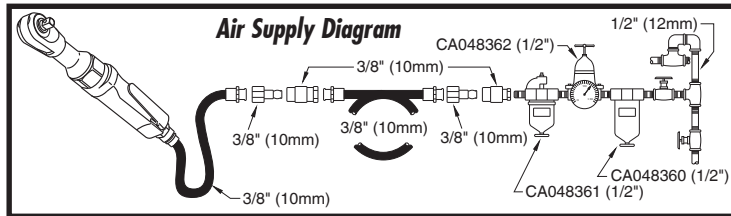

CP828 Series Air Ratchet

Index No.	Part No.	Description	No. Req'd.
3	KF124390	Spring-Throttle	1
5	KF124391	Stem-Valve	1
7	KF125190	Valve-Throttle	1
14	KF124393	Lever-Throttle	1
15	KF124394	Pin-Roll	1
18	KF124395	Spring-Ratchet	1
29	KF124397	Pawl-Ratchet	1
30	A082777	O-Ring-012	1
32	KF134172	Handle-Throttle (Incl: Index No. 109)	1
34	KF134162	Plug-Throttle Valve	1
38	CA147984	Button-Reverse (Model E)(Incl: Plug Grease CA147985	1
39	CA154958	Spring-Friction (Model E)	3
40	CA154957	Shank-Ratchet (Model E)(CP828)	1
	CA155094	Shank-Ratchet (Model E)(CP828H)	1
48	KF124404	Bushing-Drive	1
52	KF125284	Disc-Plastic	1
54	S025101	Bearing-Ball	1
58	KF131001	Plate-Rear End	1
59	KF124410	Pin-Dowel	1
60	KF124411	Liner (Incl: Index No. 59)	1
61	KF134173	Rotor	1
62	KF138247	Blade-Rotor (Set of 4)	1
64	KF124500	Bearing-Needle	1
65	KF124415	Plate-Front End	1
66	KF134167	Bearing-Plain	1
67	C087834	Bearing-Ball	1
92	KF134165	Shaft-Crank	1
95	KF124418	Pin-Lock	1
104	C089956	Ring-Internal Retaining 1.25 dia.	1
108	KF140192	Washer-Thrust (Incl: Index No. 110) (1 Req'd. for CP828H)	2
108A	KF141030	Washer-Thrust (Incl: Index No. 110)(CP828H)	1
109	KF125409	Bushing-Throttle	1
110	KF140185	Pin-Dowel	2
111	KF124425	Pin-Dowel	1
113	KF140195	Housing Ratchet (Incl: Index Nos. 64 & 66)	1
119	KF124427	Clamp-Housing	1
134	KF124428	Yoke-Ratchet	1
159	KF124429	Washer	1
160	KF134168	Spindle-Idler	1
161	KF134170	Gear-Idler	3
165	KF134171	Housing-Spindle	1
	CA144813	Warning Label (Not Shown)	1

Tune-Up Kit (Model E)

CA155086 (Incl: Index Nos. 3, 18, 30, 34, 39, 52, 62, 95, & 104)

Ratchet Head Replacement Kit (Model E)

CA155084 (CP828), CA155085 (CP828H)(Incl: Index Nos. 18, 29, 38, 39, 40, 95, 104, 108, 108A, & 111)