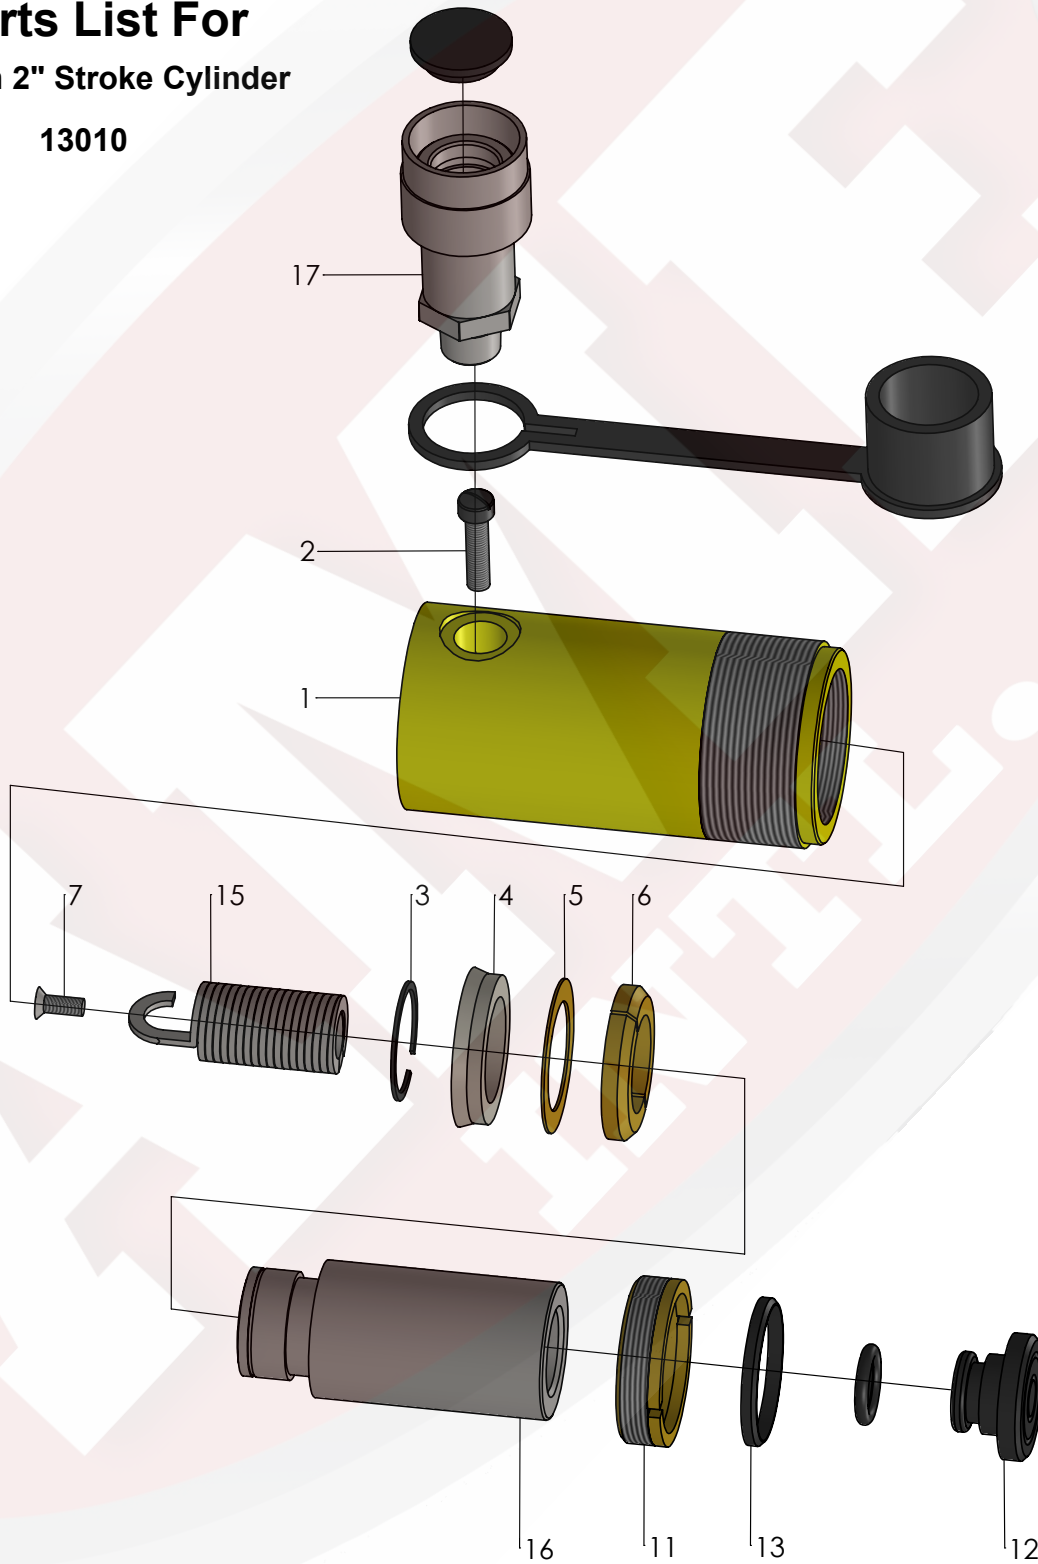

PARTS BREAKDOWN

Parts List For 10-Ton 2" Stroke Cylinder 13010

PARTS BREAKDOWN

Parts List For 10-Ton 2" Stroke Cylinder 13010

Item	Part No.	Qty	Description
1	13010-001	1	Cylinder
2	13010-002	1	Spring Retainer Bolt
3	13010-003	1	Retainer
4	13010-004	1	U-Cup
5	13010-005	1	Washer
6	13010-006	1	Rod Bearing
7	13010-007	1	Spring Retaining Screw
12	13010-011	1	Stop Ring
13	13010-013	1	Wiper
15	13010-015	1	Spring
16	13010-016	1	Piston
17	16060	1	Coupler
-	A102G	1	Saddle
-	CD411	1	Plastic Dust cover for Hydraulic Coupler