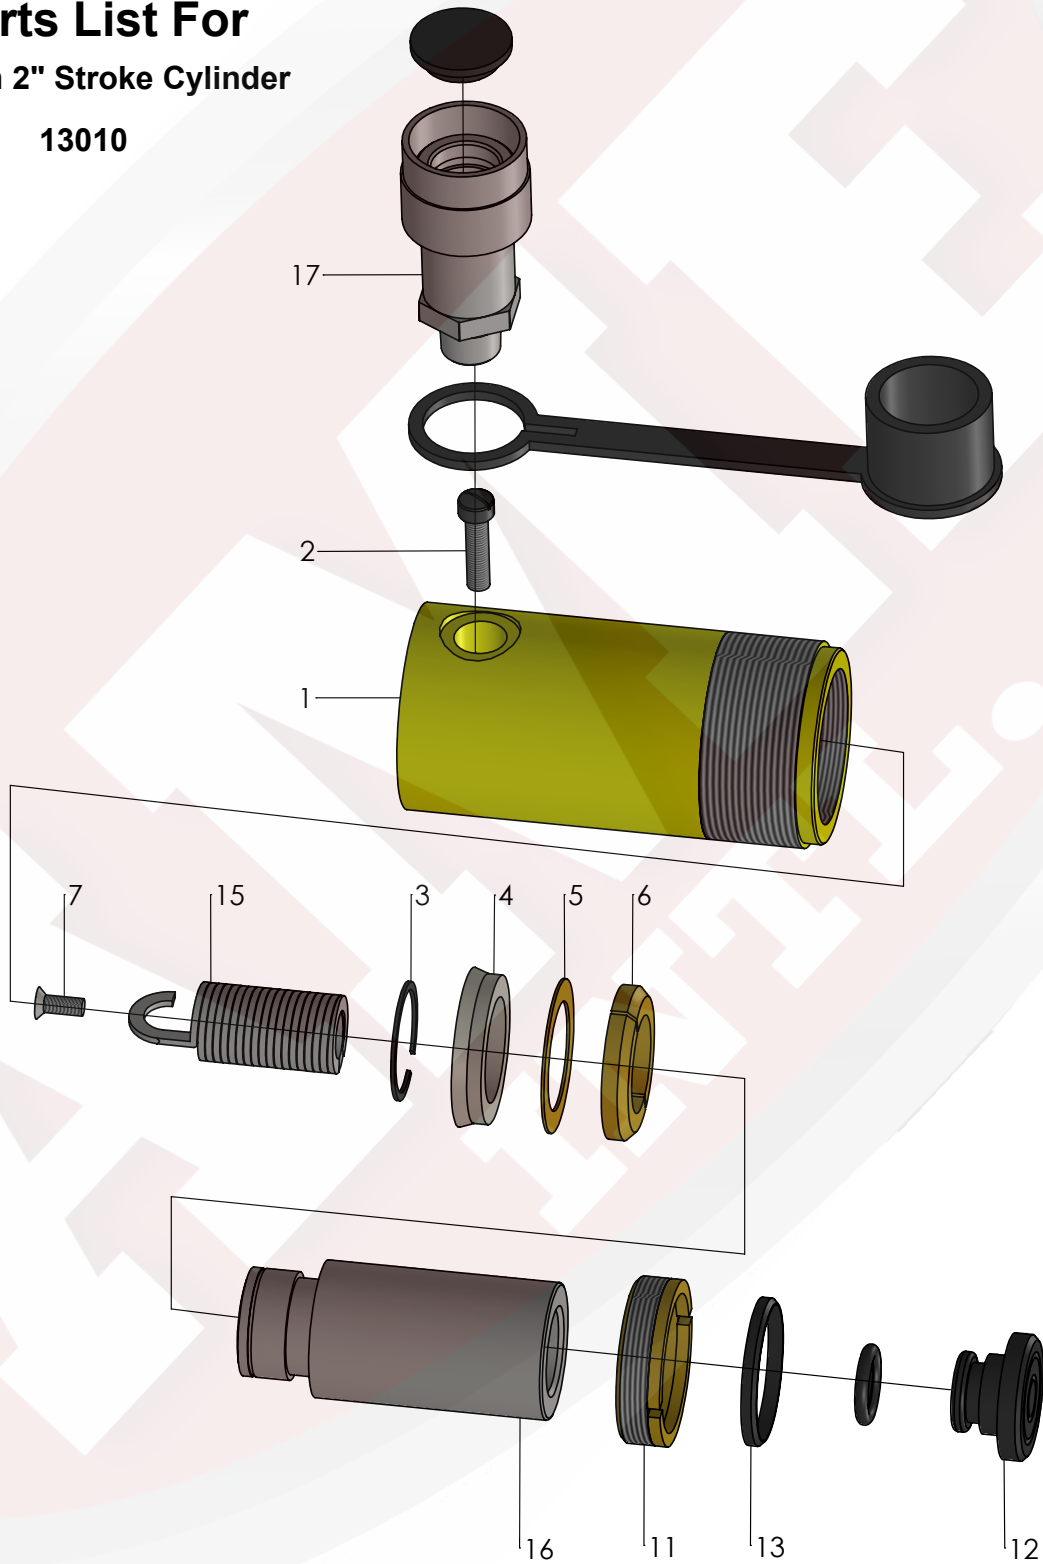

PARTS BREAKDOWN

Parts List For 10-Ton 2" Stroke Cylinder 13010

PARTS BREAKDOWN

Parts List For 10-Ton 2" Stroke Cylinder 13010

Item	Part No.	Qty	Description
1	13010-001	1	Cylinder
2	13010-002	1	Spring Retainer Bolt
3	13010-003	1	Retainer
4	13010-004	1	U-Cup
5	13010-005	1	Washer
6	13010-006	1	Rod Bearing
7	13010-007	1	Spring Retaining Screw
12	13010-011	1	Stop Ring
13	13010-013	1	Wiper
15	13010-015	1	Spring
16	13010-016	1	Piston
17	16060	1	Coupler
-	A102G	1	Saddle
-	CD411	1	Plastic Dust cover for Hydraulic Coupler