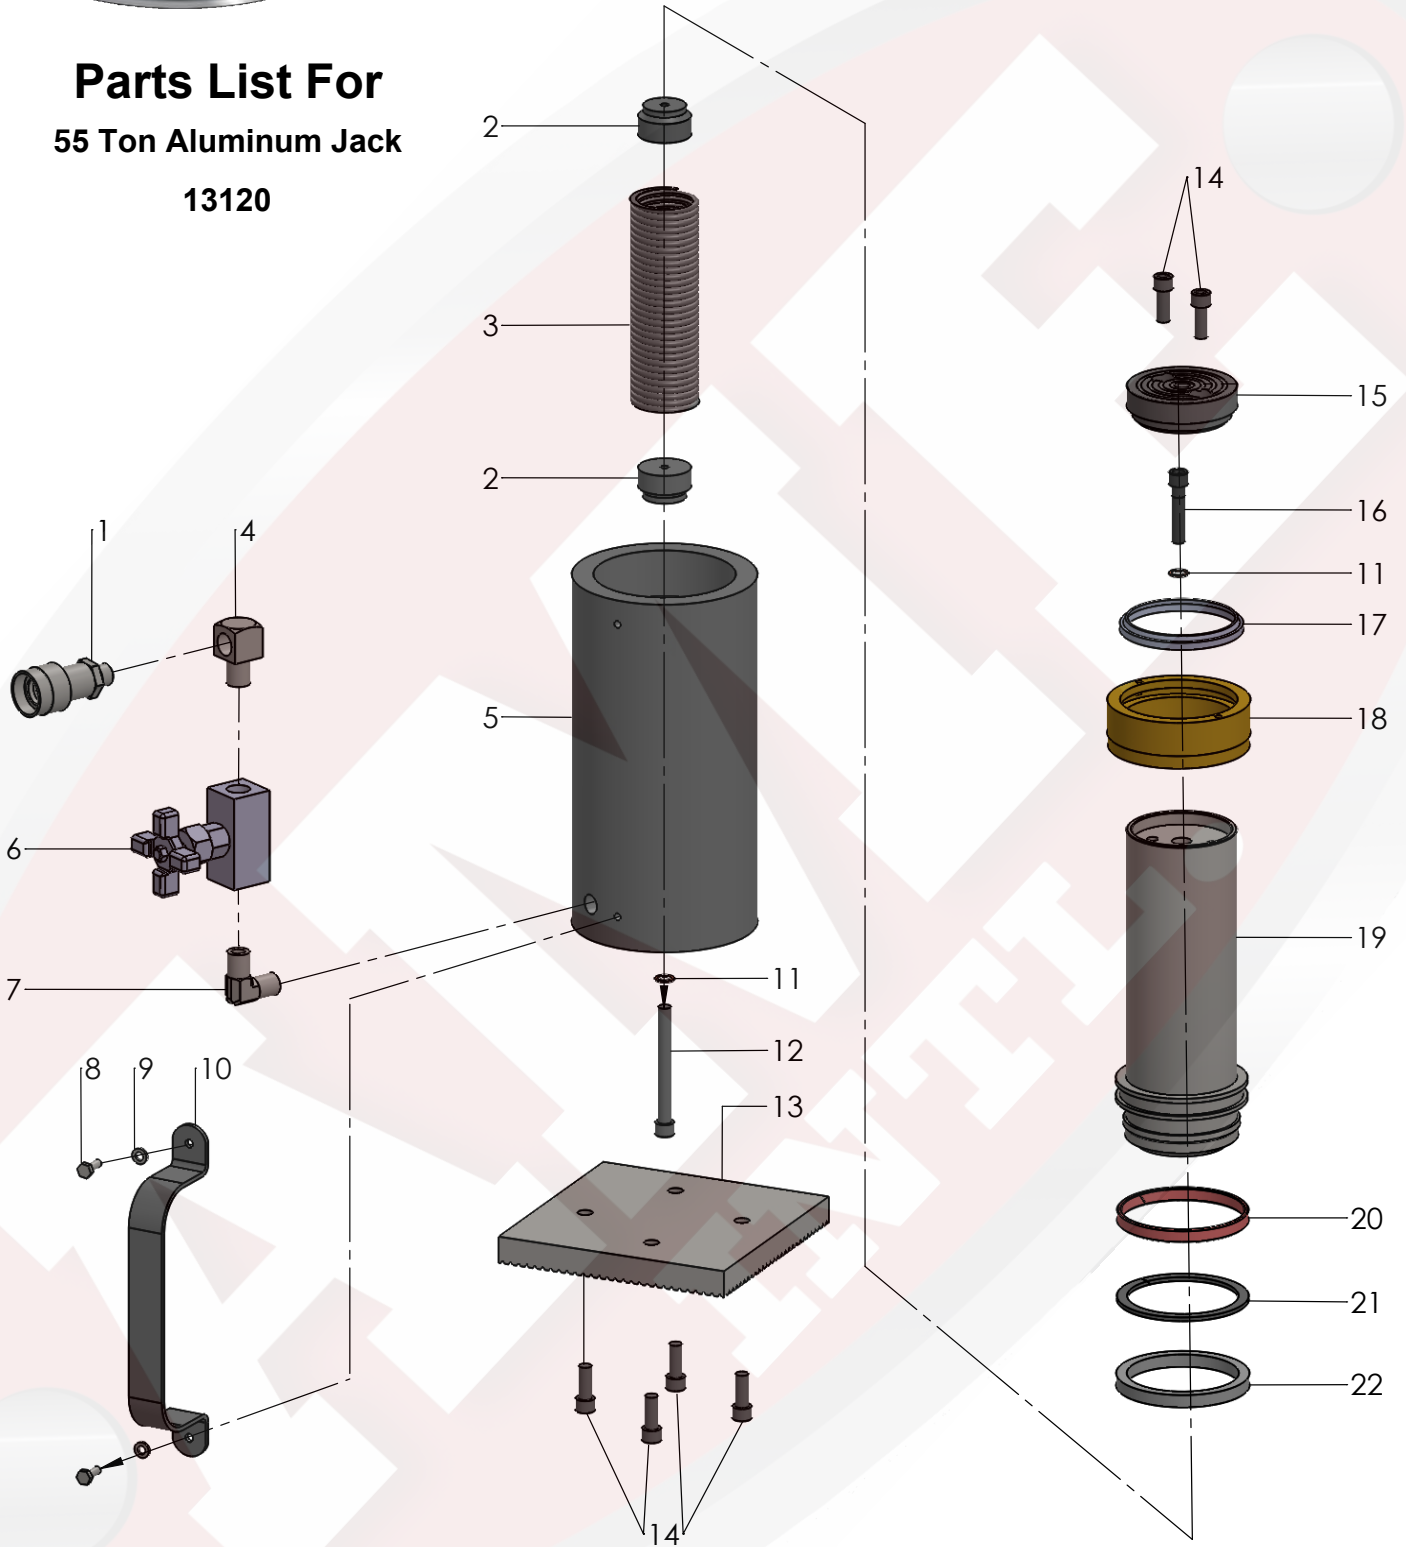

PARTS BREAKDOWN

Parts List For 55 Ton Aluminum Jack 13120

PARTS BREAKDOWN

Parts List For 55 Ton Aluminum Jack 13120

| Item | Part No. | Stock No. | Qty | Description |
|------|-----------|------------|-----|-------------------------------|
| 1 | 16060 | 10606 | 1 | Coupler |
| 2 | 13120-002 | 13012-2 | 2 | Spring Retainer |
| 3 | 13120-003 | 10312-3 | 1 | Extension Spring |
| 4 | 13120-004 | 10312-4 | 1 | Transfer Connect |
| 5 | 13120-005 | 10312-5 | 1 | Cylinder Body |
| 6 | 13120-006 | 9575 | 1 | Needle Valve |
| 7 | 13120-007 | 10312-7 | 1 | Square Connect |
| 8 | 13000-011 | 10005 | 2 | Hex. Hd Cap Screw M*12 |
| 9 | 13000-012 | 10244 | 2 | Lock washer |
| 10 | 13120-010 | 35903 | 1 | Handle |
| 11 | 13000-006 | *12042 | 2 | Copper Washer |
| 12 | 13000-009 | 16110 | 1 | Soc. Hd. Screw 3/8-16* 3.5 |
| 13 | 13120-013 | 208406 | 1 | Base Plate |
| 14 | 11010-051 | B1069028 | 6 | Machine Screw 3/8-16* 3.5 |
| 15 | 13120-015 | U962127045 | 1 | Front Plate |
| 16 | 13120-016 | 12577 | 1 | Soc. Hd. Screw 3/8-16* 3/4 |
| 17 | 13120-017 | *10312-17 | 1 | Wiper |
| 18 | 13120-018 | 10312-18 | 1 | Retainer Nut |
| 19 | 13120-019 | 10312-19 | 1 | Piston |
| 20 | 13120-020 | *10312-20 | 1 | Wear Ring |
| 21 | 13120-021 | *10312-21 | 1 | Back-up Ring |
| 22 | 13120-022 | *10312-22 | 1 | U-Cup |

* Indicates parts found in Kit 13120RK