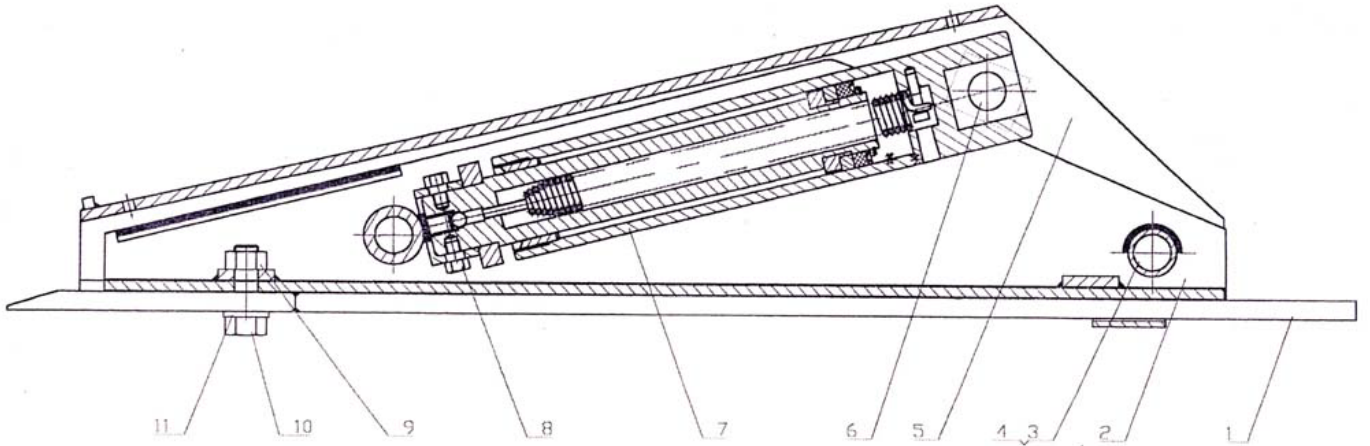

# EXPLODED DRAWING

**Model 10106**

Part No.	Description	Q'ty	Part No.	Description	Q'ty
1	Handspike	1	7	Cylinder	1
2	Rocker	1	8	Screw	1
3	Screw	1	9	Nylon Nut	1
4	Nylon Nut	2	10	Screw	1
5	Support Stand	1	11	Washer	1
6	Screw	1			

## Dual Agricultural Tractor Tire Bead Breaker Model 10106

Item No.	Part No.	Description
1	40002	Outside Frame
2	40001	Inside Frame
3	40019	Push Spade
4	40003	Ram
5	40021	Elbow
6	40006	Hydraulic Hose
7	40020	Adapter, 3/8" Female
8	10606	Coupler
9	40017	Shoulder Bolt 3 1/4"