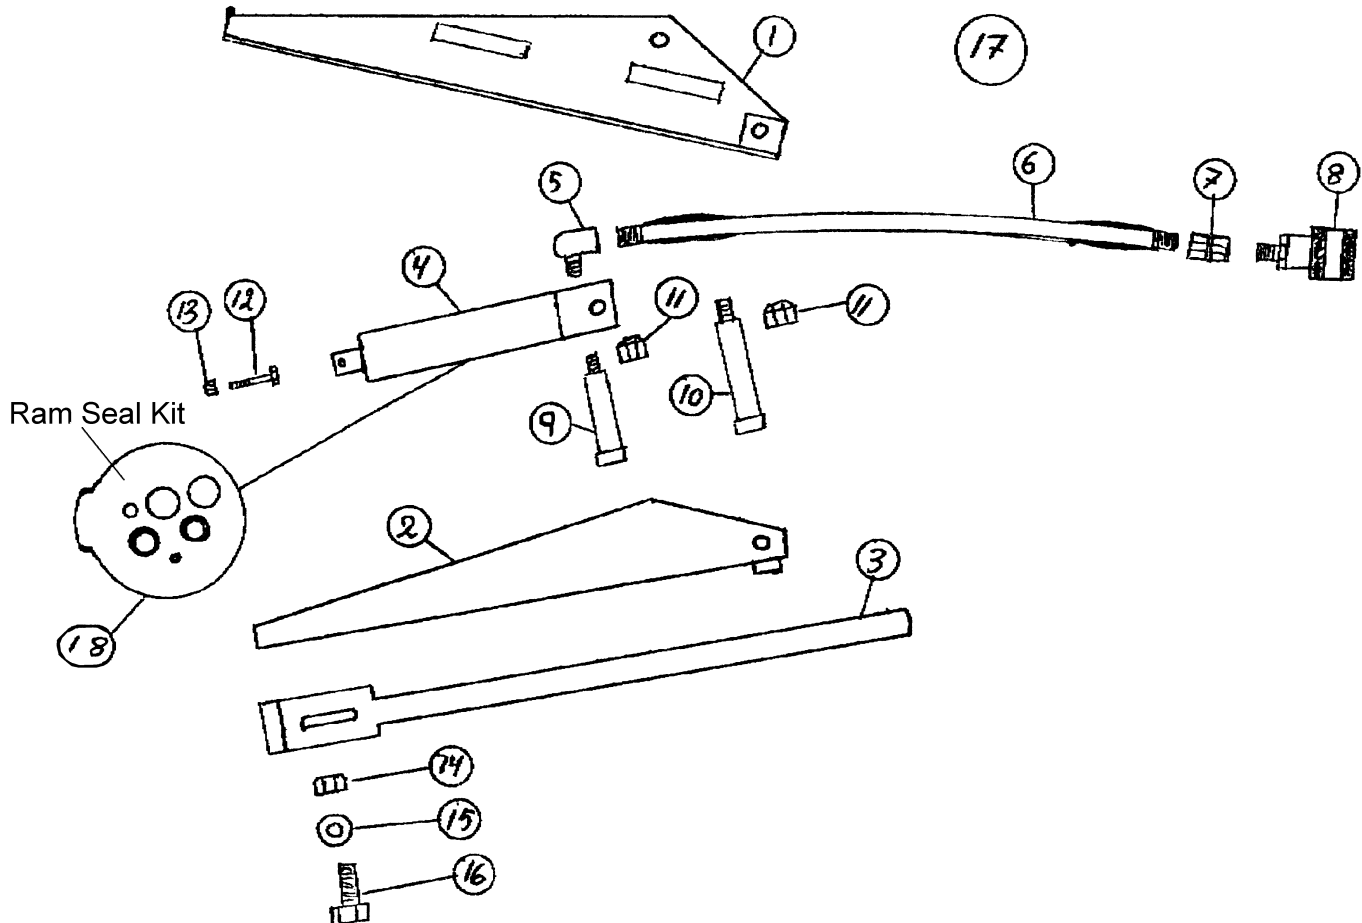

# EXPLODED DRAWING

**Model 10106**

Part No.	Description	Q'ty	Part No.	Description	Q'ty
1	Handspike	1	7	Cylinder	1
2	Rocker	1	8	Screw	1
3	Screw	1	9	Nylon Nut	1
4	Nylon Nut	2	10	Screw	1
5	Support Stand	1	11	Washer	1
6	Screw	1			

# Repair Parts Sheet

## Dual Agricultural Tractor Tire Bead Breaker Model 10106

Item No.	Part No.	Description
1	40002	Outside Frame
2	40001	Inside Frame
3	40019	Push Spade
4	40003	Ram
5	40021	Elbow
6	40006	Hydraulic Hose
7	40020	Adapter, 3/8" Female
8	10606	Coupler
9	40017	Shoulder Bolt 3 1/4"

Item No.	Part No.	Description
10	40016	Shoulder Bolt 3 3/4"
11	40018	Lock Nut
12	40007	Retainer Bolt
13	HCA14	Lock Nut 1/4"
14	HC55	Lock Nut 1/2"
15	600C57	Flat Washer
16	04001	Bolt Grade 8 1/2"
17	10106	Complete Unit
18	10704	Seal Kit