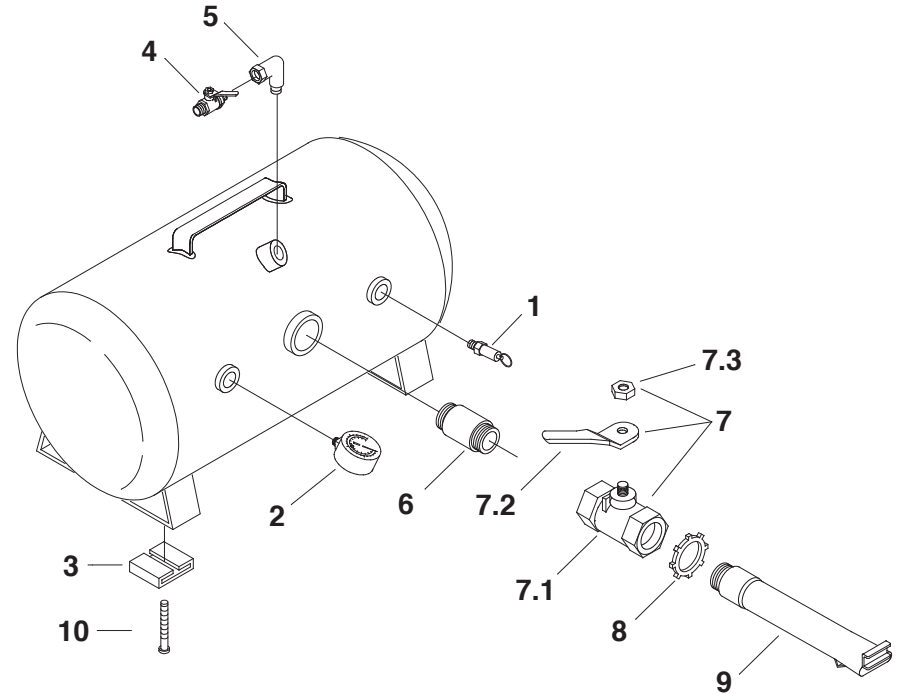

## REPLACEMENT PARTS

**Discharge Valve**  
473-01504

**Threaded Barrel**  
473-01505

**Safety Valve**  
473-01502

**Air Pressure Gauge**  
473-01506

**90° NPT Elbow**  
473-01509

**Ball Valve**  
473-01510

**Rubber Pad**      **Rounded Head Bolt**  
473-01511      473-01512

**1-1/2" Lock Nut**  
473-01508

## PARTS LIST

### RPG-05GAL

No.	Description	Item No.
1	Safety Valve	473-01502
2	Air Pressure Gauge	473-01506
3	Rubber Pad	473-01511
4	Ball Valve	473-01510
5	90° NPT Elbow	473-01509
6	1-1/2" Pipe Nipple	473-01507
7	Discharge Valve	473-01504
7.1	Valve Body	473-01515
7.2	Handle	473-01513
7.3	Handle Nut	473-01514
8	1-1/2" Lock Nut	473-01508
9	Threaded Barrel	473-01505
10	Rounded Head Bolt	473-01512