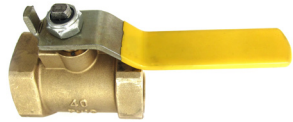

## REPLACEMENT PARTS

**Discharge Valve**  
473-01504

**Threaded Barrel**  
473-01505

**Safety Valve**  
473-01502

**Air Pressure Gauge**  
473-01506

**90° NPT Elbow**  
473-01509

**Ball Valve**  
473-01510

**Rubber Pad**      **Rounded Head Bolt**  
473-01511      473-01512

**1-1/2" Lock Nut**  
473-01508

### RPG-05GAL

No.	Description	Item No.
1	Safety Valve	473-01502
2	Air Pressure Gauge	473-01506
3	Rubber Pad	473-01511
4	Ball Valve	473-01510
5	90° NPT Elbow	473-01509
6	1-1/2" Pipe Nipple	473-01507
7	Discharge Valve	473-01504
7.1	Valve Body	473-01515
7.2	Handle	473-01513
7.3	Handle Nut	473-01514
8	1-1/2" Lock Nut	473-01508
9	Threaded Barrel	473-01505
10	Rounded Head Bolt	473-01512