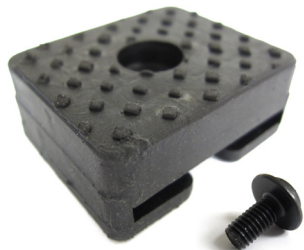

## REPLACEMENT PARTS

**Discharge Valve**  
473-01504

**Threaded Barrel**  
473-01505

**Safety Valve**  
473-01502

**Air Pressure Gauge**  
473-01506

**90° NPT Elbow**  
473-01509

**Ball Valve**  
473-01510

**Rubber Pad**      **Rounded Head Bolt**  
473-01511      473-01512

**1-1/2" Lock Nut**  
473-01508

### RPG-05GAL

No.	Description	Item No.
1	Safety Valve	473-01502
2	Air Pressure Gauge	473-01506
3	Rubber Pad	473-01511
4	Ball Valve	473-01510
5	90° NPT Elbow	473-01509
6	1-1/2" Pipe Nipple	473-01507
7	Discharge Valve	473-01504
7.1	Valve Body	473-01515
7.2	Handle	473-01513
7.3	Handle Nut	473-01514
8	1-1/2" Lock Nut	473-01508
9	Threaded Barrel	473-01505
10	Rounded Head Bolt	473-01512