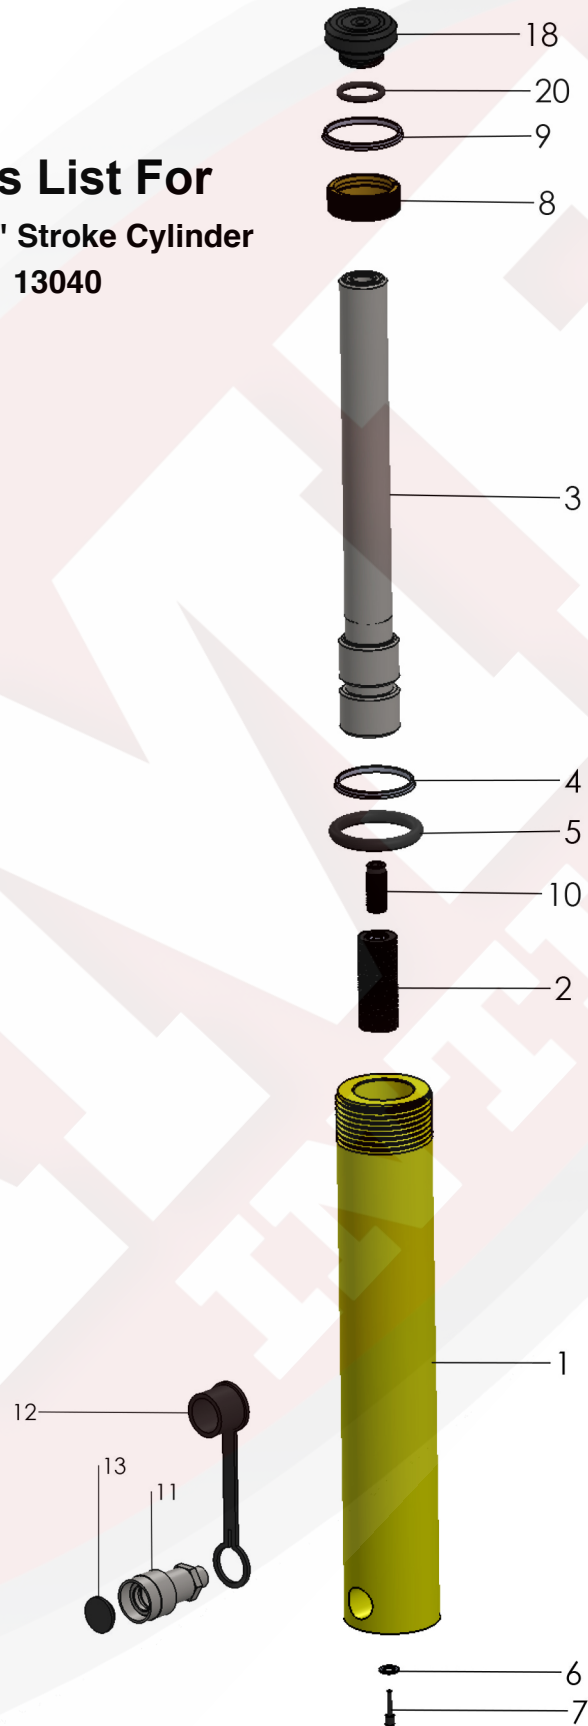

PARTS BREAKDOWN

Parts List For 10-Ton 8" Stroke Cylinder 13040

PARTS BREAKDOWN

Parts List For 10-Ton 8" Stroke Cylinder 13040

Item	Part Number	Description	Qty.
1	N/A	Cylinder Housing	1
2	13075-001	Return Spring Assy	1
3	13075-002	Ram Plunger	1
4	*	Back-Up Ring	1
5	*	O-Ring	1
6	*	Special Washer	1
7	13075-003	Bolt	1
8	13075-004	Upper Bearing	1
9	*	Dust Seal	1
10	13075-005	Bolt	1
11	13075-006	Coupler, Female	1
12	13075-007	Dust Cover	1
13	13075-008	Rubber Plug	1
14	-	Cylinder	1
15	13075-009	Adapter III PP	1
16	13075-011	Adapter II PP	1
17	-	Adapter I PP	1
18	13075-016	Saddle	1
19	13075-001	Carrying Case	1
20	13075-016-1	O-Ring	1
(*)	13075-015	Seal Kit,	1