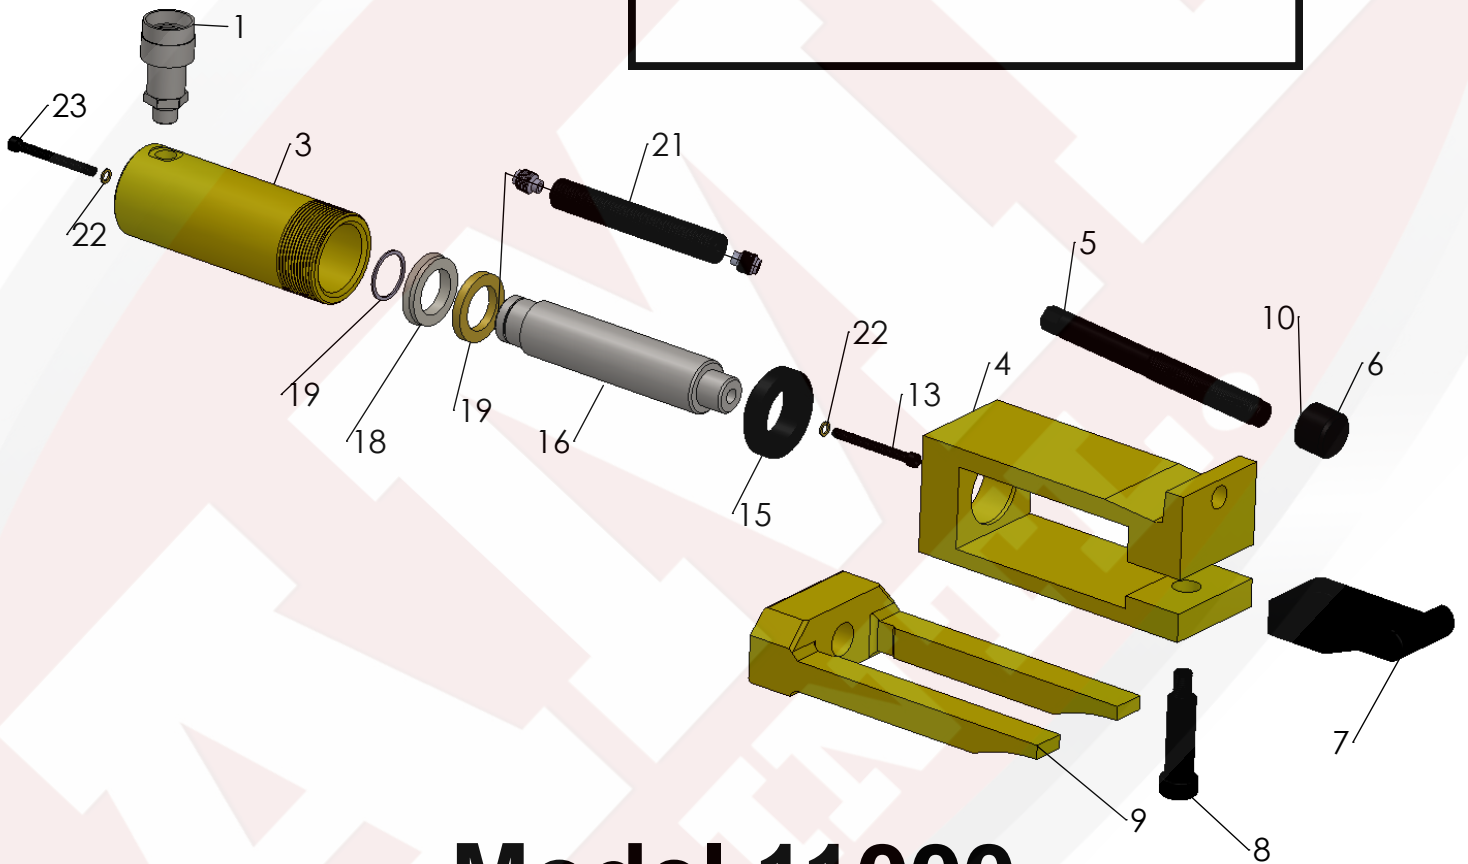

PARTS BREAKDOWN

Model 11000 OTR Giant Tire Bead Breaker

2347 Circuit Way, Brooksville, Florida, USA 34604
Phone: (+1) 352-799-1111 Toll Phone: (+1) 877-775-4AME (4263)
Fax: (+1) 352-799-1112 E-mail: sales@ameintl.net www.ameintl.net

PARTS BREAKDOWN

BEAD BREAKER

Max. Capacity: 13.8 Ton At 10,000 PSI

ITEM	PART	STOCK	NO.	
NO	NO.	NO.	DESCRIP- TION	DESCRIPTION
1	16060	10606	1	Ram Half Coupler with Dust Cap
2	11000-002	45054YE3	1	Replacement Cylinder (see page 2)
3	11000-003	260154	1	Decal
4	11000-004	58448YE3	1	Frame
5	11000-005	34184	1	Set Screw
6	11000-006	28705	1	Pressure Nut
7	11000-007	36958	1	Hook
8	11000-008	22469	1	Set Screw (3/4 dia. X 2 - 1/4 Lg.; Torque to 40/60 ft. lbs.
9	11000-009	58449YE3	1	Clevis
10	11000-010	DA11816049	1	Retaining Ring

PARTS BREAKDOWN

Parts List For Tire Bead Breaker

Model 11000

REPLACEMENT CYLINDER

ITEM	PART	STOCK	NO.	
NO	NO	NO.	REQ'D	DESCRIPTION
11	11000-011	11127	1	Fitting Plug (3/8 NPTF)
12	11000-012	44857	1	Body, Cylinder
13	11000-013	10020	1	Soc. Hd. Cap Screw (1/4-20 x 1 -1/4)
14	11000-014	201429	1	Wiper
15	11000-015	351115	1	Guide, Rod
16	11000-016	421142	1	Rod, Piston
17	11000-017	207798	1	Bearing, Piston
18	11000-018	207796	1	U Cup
19	11000-019	207797	1	Retainer, Clip
20	11000-020	13654	1	Ring, Retainer (External)
21	11000-021	202625	1	Spring (.83 OD x 5.00 x 13 WS)
22	11000-022	10442	2	Washer, Copper (.37 x .25)
23	11000-023	16064	1	Soc. Hd. Cap Screw (1/4-20 x 3 -1/2)