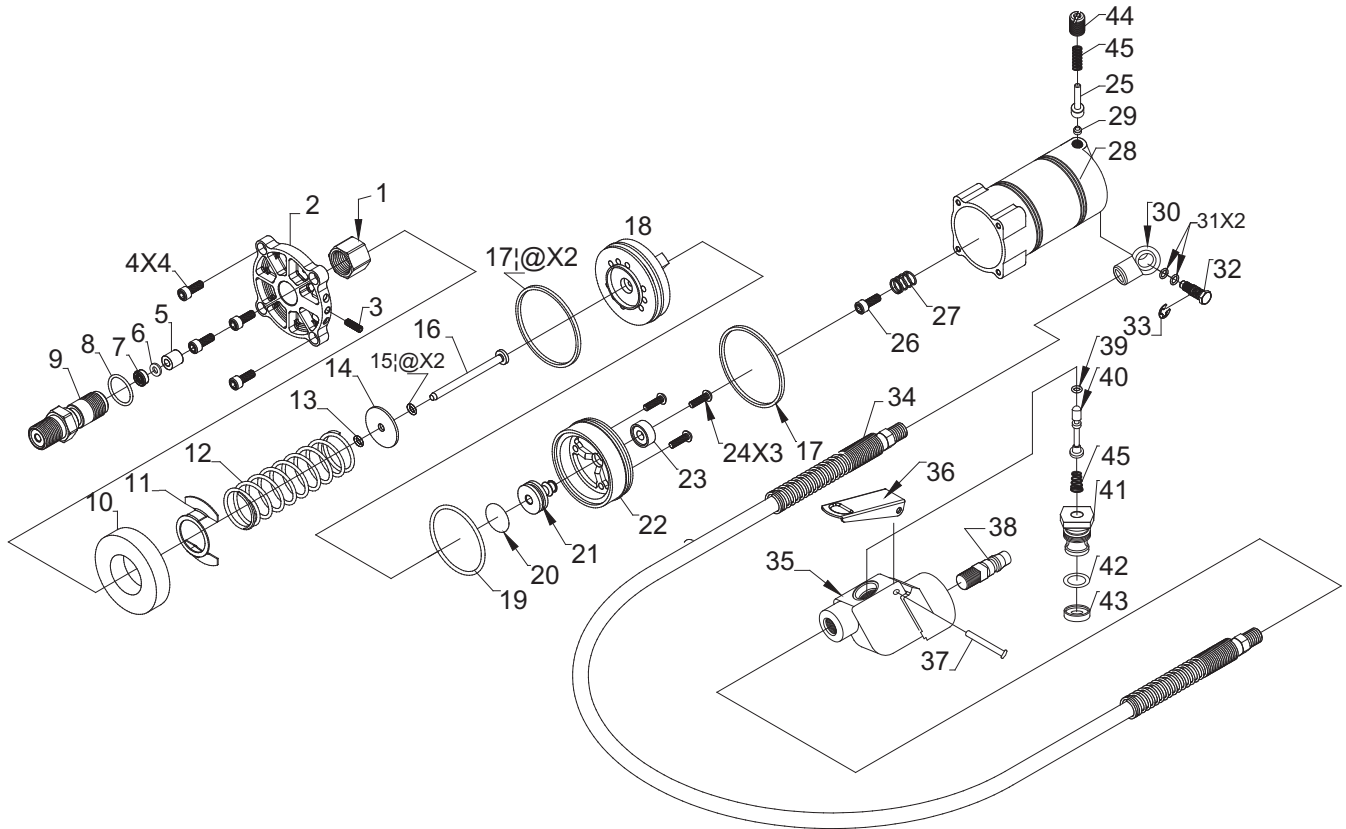

ZABJ-12C2 & ZABJ-20C3 Parts Breakdown

Toll Free: 1-800-579-8088 Web: www.zinko.com

REV 103107
Page 2 of 2