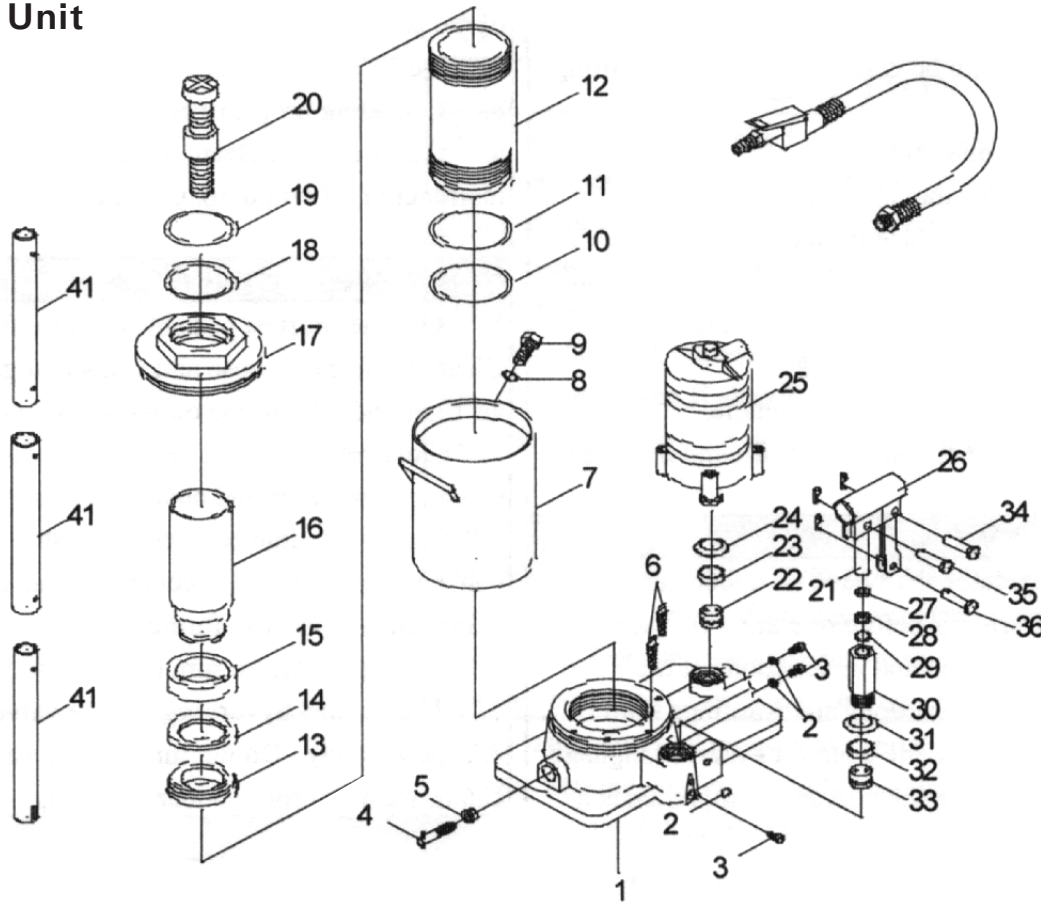

ZABJ-12C2 & ZABJ-20C3 Parts Breakdown

Toll Free: 1-800-579-8088 Web: www.zinko.com

REV 103107
Page 1 of 2

Jack Unit

Part #		Description
12 Ton	20 Ton	12 Ton/20 Ton
9060120C2-01	9060200C2-01	BASE 120/146
9060120C2-02	9060200C2-02	STEEL BALL
9060120C2-03	9060200C2-03	FILLER SCREW
9060120C2-04	9060200C2-04	RELEASE VALVE SPINDLE
9060120C2-05	9060200C2-05	*OIL SEAL
9060120C2-06	9060200C2-06	*FILLER NET
9060120C2-07	9060200C2-07	OIL CHAMBER
9060120C2-08	9060200C2-08	*OIL SEAL
9060120C2-09	9060200C2-09	*OIL PLUG
9060120C2-10	9060200C2-10	*OIL SEAL
9060120C2-11	9060200C2-11	*BACKUP RING
9060120C2-12	9060200C2-12	CYLINDER 42/46
9060120C2-13	9060200C2-13	*U-CUP RING
9060120C2-14	9060200C2-14	*BACKUP RING
9060120C2-15	9060200C2-15	*COLLAR RAM
9060120C2-16	9060200C2-16	RAM 42/45
9060120C2-17	9060200C2-17	TOP NUT
9060120C2-18	9060200C2-18	*OIL SEAL
9060120C2-19	9060200C2-19	*OIL SEAL

Part #		Description
12 Ton	20 Ton	12 Ton/20 Ton
9060120C2-20	9060200C2-20	EXTENSION SCREW SET
9060120C2-21	9060200C2-21	PUMP PLUNGER
9060120C2-22	9060200C2-22	*VALVE B
9060120C2-23	9060200C2-23	*OIL SEAL
9060120C2-24	9060200C2-24	*CUP WASHER
9060120C2-25	9060200C2-25	AIR PUMP SET
9060120C2-26	9060200C2-26	HANDLE SOCKEY ASSY
9060120C2-27	9060200C2-27	*BACKUP RING
9060120C2-28	9060200C2-28	*U-CUP RING
9060120C2-29	9060200C2-29	*OIL SEAL
9060120C2-30	9060200C2-30	PUMP CYLINDER
9060120C2-31	9060200C2-31	*CUP WASHER
9060120C2-32	9060200C2-32	*OIL SEAL
9060120C2-33	9060200C2-33	*VALVE A
9060120C2-34	9060200C2-34	SOCKET BOLT
9060120C2-35	9060200C2-35	SOCKET BOLT
9060120C2-36	9060200C2-36	SOCKET BOLT
9060120C2-41	9060200C2-41	HANDLE SET
9060120C2-106	9060200C2-106	REPAIR KITS - SET
906-519721	906-519725	(ALL * ABOVE)